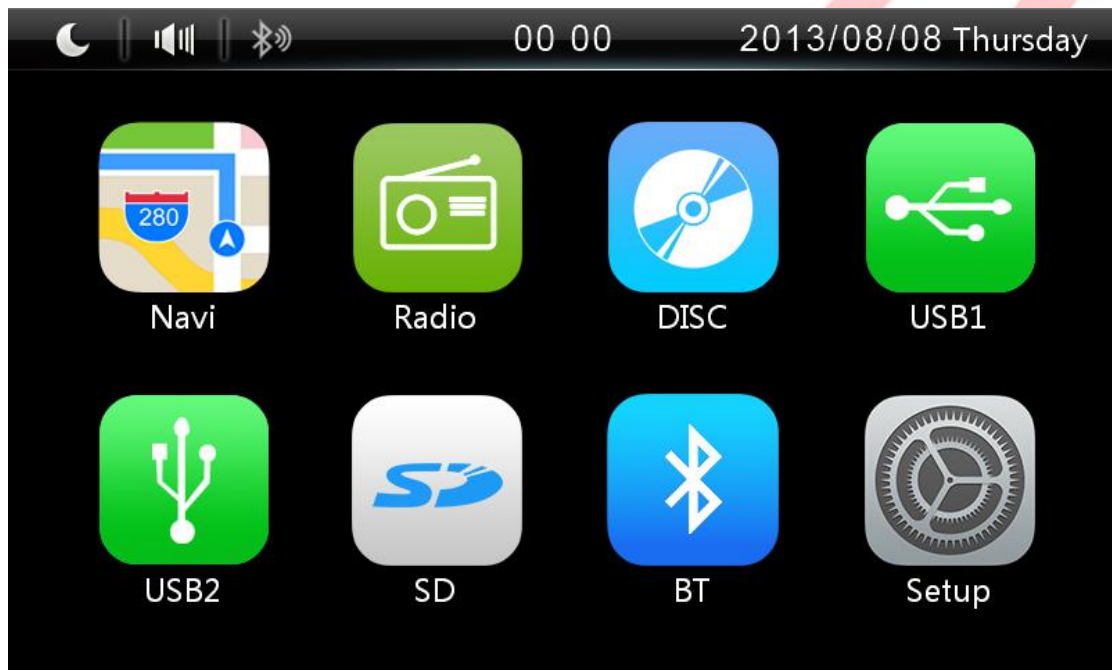

CUSP F010 WCE (C2 series) specification Menu

Functions

1	C2 series (MTK) product function description
2	Support 1080P video format. Don't support DIVX format temporarily.
3	Option: Support the audio back of Ipod high version product such as iPhone 5/5S. Be compatible with the video back of 4/4S and the following version.
4	Option: Can use the Apple product non-destructively. The Apple product can be playback and charged directly by using its original USB cable.
5	5.1 stereo surround sound
6	Cool, dazzling dynamic 3D sliding touching interface.
7	RDS digital broadcasting system(optional)
8	DAB supply CD quality digital radio signal (optional).
9	Prestoring 30 stations.
10	Bluetooth phone's dialing and answering.
11	Bluetooth phone book function.
12	Bluetooth call records function.
13	Bluetooth music.
14	Support CD, DVD, cd-r, cd-rw, CD + R, CD, DVD +

	on systems.(optional)
24	Support external TV function.(optional)
25	Rear review
26	Steering wheel control
27	DVR vehicle traveling data recorder(option, but can be chosen with IPOD at the same tim)
28	3G function
29	Virtual Disc
30	AUX IN audio and video input
31	Two-way video output. Four channels audio output, left front, right front, left rear and right left.
32	Mega bass output
33	Headlight line control
34	External amplifier control
35	Automatic antenna
36	Electronic seismic

37	Game
38	Compass
39	Night mode
40	Screen savers
41	User Logo
42	User wallpaper
43	External MIC (optional)
40	CANBUS (optional)
41	Anti-glare screen (optional)
42	WIFI (optional)
43	Qibla (optional)
44	CUSP Mirror Link 1 support android mobile only (optional)
45	CUSP Link 2 support android / iphone mobile (optional)