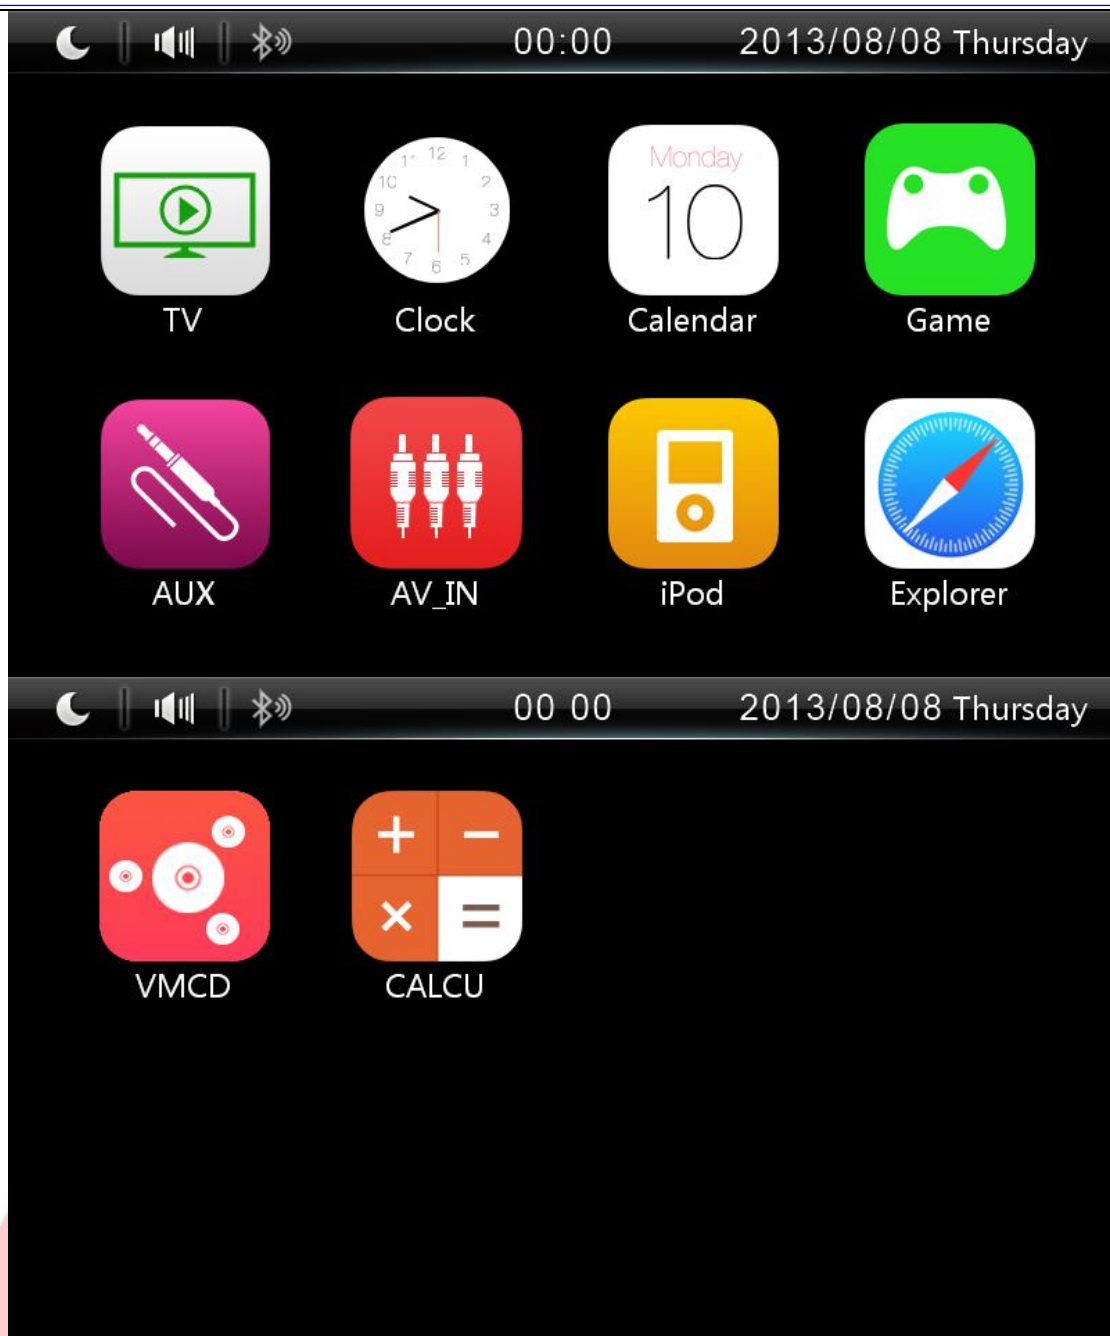

CUSP F010 WCE (C2 series) specification Menu

Functions

1	C2 series (MTK) product function description
2	Support 1080P video format. Don't support DIVX format temporarily.
3	Option: Support the audio back of Ipod high version product such as iPhone 5/5S. Be compatible with the video back of 4/4S and the following version.
4	Option: Can use the Apple product non-destructively. The Apple product can be playback and charged directly by using its original USB cable.
5	5.1 stereo surround sound
6	Cool, dazzling dynamic 3D sliding touching interface.
7	RDS digital broadcasting system(optional)
8	DAB supply CD quality digital radio signal (optional).
9	Prestoring 30 stations.
10	Bluetooth phone's dialing and answering.
11	Bluetooth phone book function.
12	Bluetooth call records function.
13	Bluetooth music.
14	Support CD, DVD, cd-r, cd-rw, CD + R, CD, DVD +

	on systems.(optional)
24	Support external TV function.(optional)
25	Rear review
26	Steering wheel control
27	DVR vehicle traveling data recorder(option, but can be chosen with IPOD at the same tim)
28	3G function
29	Virtual Disc
30	AUX IN audio and video input
31	Two-way video output. Four channels audio output, left front, right front, left rear and right left.
32	Mega bass output
33	Headlight line control
34	External amplifier control
35	Automatic antenna
36	Electronic seismic

37	Game
38	Compass
39	Night mode
40	Screen savers
41	User Logo
42	User wallpaper
43	External MIC (optional)
40	CANBUS (optional)
41	Anti-glare screen (optional)
42	WIFI (optional)
43	Qibla (optional)
44	CUSP Mirror Link 1 support android mobile only (optional)
45	CUSP Link 2 support android / iphone mobile (optional)