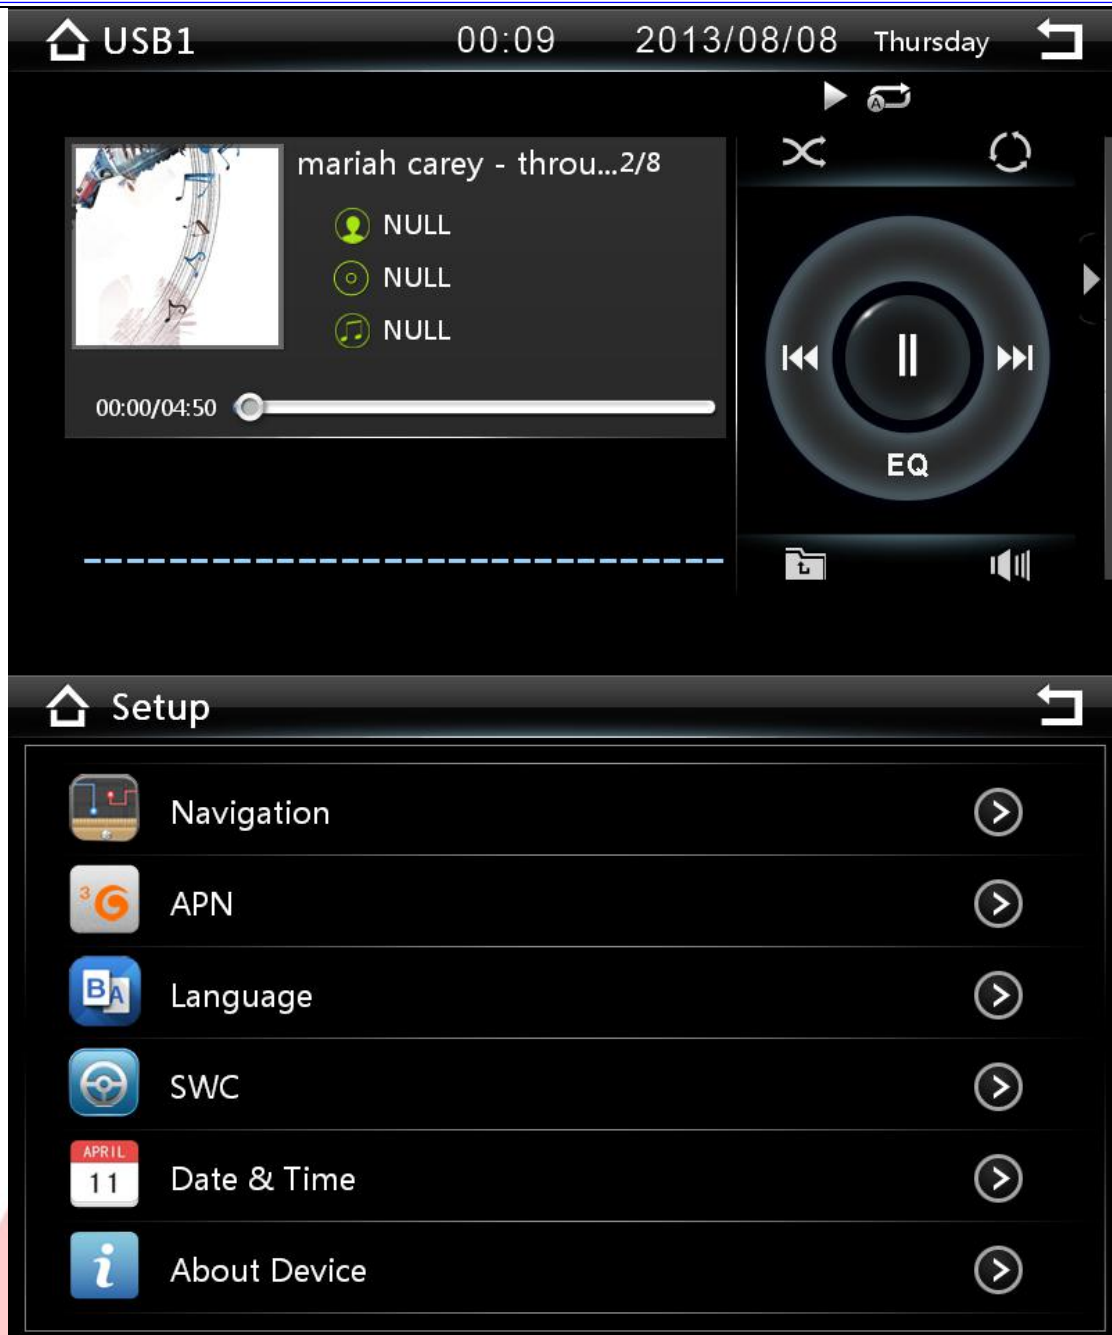

CUSP F010 WCE (C2 series) specification Menu

Functions

1	C2 series (MTK) product function description
2	Support 1080P video format. Don't support DIVX format temporarily.
3	Option: Support the audio back of Ipod high version product such as iPhone 5/5S. Be compatible with the video back of 4/4S and the following version.
4	Option: Can use the Apple product non-destructively. The Apple product can be playback and charged directly by using its original USB cable.
5	5.1 stereo surround sound
6	Cool, dazzling dynamic 3D sliding touching interface.
7	RDS digital broadcasting system(optional)
8	DAB supply CD quality digital radio signal (optional).
9	Prestoring 30 stations.
10	Bluetooth phone's dialing and answering.
11	Bluetooth phone book function.
12	Bluetooth call records function.
13	Bluetooth music.
14	Support CD, DVD, cd-r, cd-rw, CD + R, CD, DVD +

	on systems.(optional)
24	Support external TV function.(optional)
25	Rear review
26	Steering wheel control
27	DVR vehicle traveling data recorder(option, but can be chosen with IPOD at the same tim)
28	3G function
29	Virtual Disc
30	AUX IN audio and video input
31	Two-way video output. Four channels audio output, left front, right front, left rear and right left.
32	Mega bass output
33	Headlight line control
34	External amplifier control
35	Automatic antenna
36	Electronic seismic

37	Game
38	Compass
39	Night mode
40	Screen savers
41	User Logo
42	User wallpaper
43	External MIC (optional)
40	CANBUS (optional)
41	Anti-glare screen (optional)
42	WIFI (optional)
43	Qibla (optional)
44	CUSP Mirror Link 1 support android mobile only (optional)
45	CUSP Link 2 support android / iphone mobile (optional)